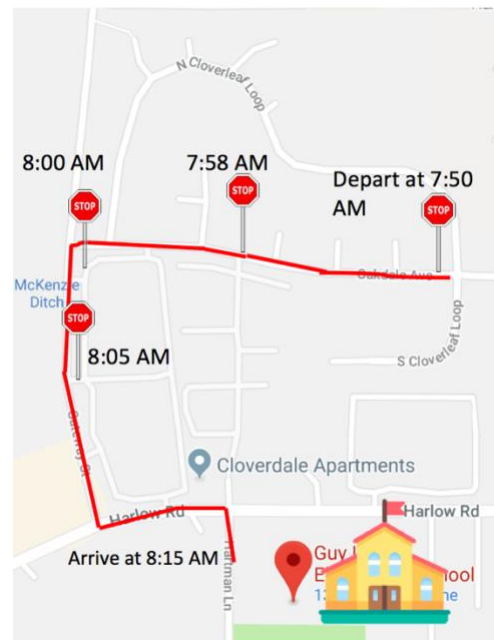

## SafeRoutes

Eugene Springfield Safe Routes to School

**Every Monday morning starting 10/8 at Oakdale Ave and South Cloverleaf Loop at 7:50 AM**

What: A Walking School Bus (WSB) is a program supported by the Springfield Safe Routes to School (SRTS) program. Two background-checked SRTS staff will provide a chaperoned walk to school with fun prizes for students who participate. If you don't live directly on the route, feel free to drive your child to any of the stops before the pick-up time. Please wait with them to ensure they don't miss the pick up 😊

When: Every Monday AM starting 10/8 rain or shine until Winter Break! (be ready to depart at times posted below map)

Where: Starting at Oakdale Avenue and South Cloverleaf Loop (see map and details below for other stops where students can join in.

Stop 1: WSB will begin at Oakdale Ave and South Cloverleaf Loop and will depart at 7:50 am.

Stop 2: Oakdale Ave and the driveway entrance to Oakdale Apartments and will depart at 7:58

Stop 3: Oakdale Ave and North Cloverleaf Loop. Departs at 8:00 am.

Stop 4: Gateway Street in front of Driftwood Villa. Departs at 8:05 am.

For more information, please contact the SRTS Coordinator, Laughton: 541-228-0699